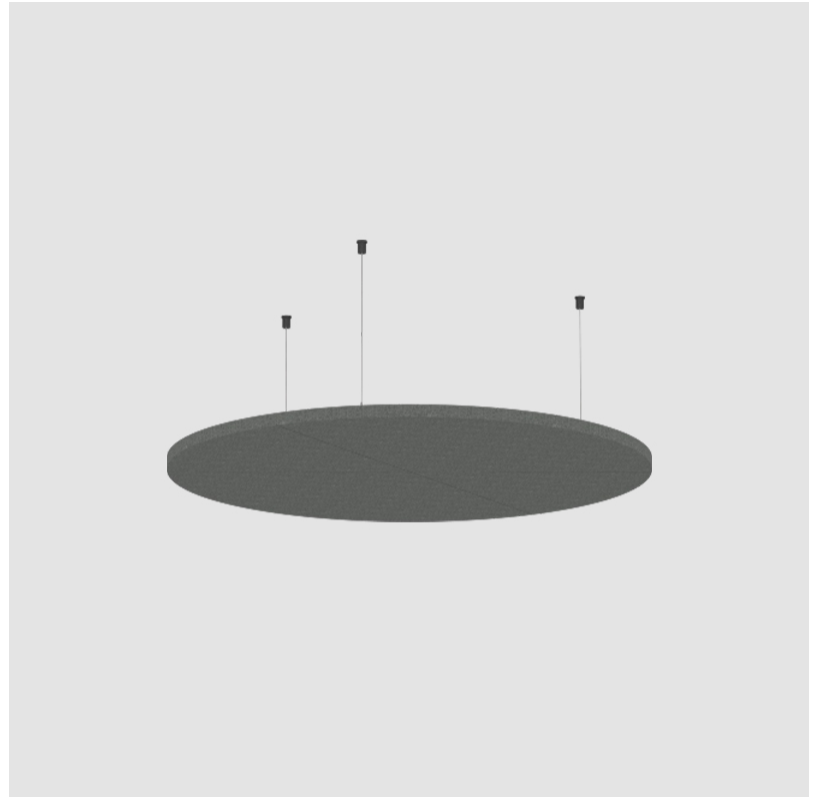

PROJECT	_____
TYPE	_____
SPECIFIER	_____
QUANTITY	_____
DATE	_____

GLORIOUS ACOUSTIC PANEL SUSPENSION

A300702-

base number	Finishes (Diamond)	Finish Options	Cable Length

1. To build a product code in our configurator select the specify button on the base model # product page
2. To build a manual product code on this datasheet choose from the options listed below in blue font and add the suffix to the base model #

GENERAL

Series: Glorious Acoustic Panel
Brand: Prolicht
Division: Architectural
Mounting Type: Suspension
Mounting Location: Ceiling
Subcategory: Acoustic

PHYSICAL

Shape: Round
Diameter (mm): 950
Diameter (in): 37 ³/₈
Height (mm): 24
Height (in): 15/16
Fixture Finish: [ANC / ASH / BNA / BTC / BZE / CEL / EGG / EVG / FOG / FOS / FST / FUA / IRI / IRO / KHA / LIC / LIM / MER / MSN / MUS / ONX / PEA / PLU / POL / PPY / RAY / ROY / RST / STE / SWD / TAN / TAU](#)

Holder Finish: [SSR / BKV / CWI / CRY / HAB / LAG / UFT / ITA / RUA / RUR / MIC / FTG / MYG / TWT / LOD / PUS / FRO / FUP / KIA / POP / BLS / SPG / MEY / GOH / GUM / CHC / COM / ABZ / JAG](#)

Fixture Material: Aluminum
Cable Details: [2000mm / 6000mm Transparent Cable](#)

ELECTRICAL

LED

OPTICAL

RATINGS AND CERTIFICATIONS

Certified By: CSA Certified to UL and CSA Standards
IP rating: IP20

Ø946mm 37 ³/₈"