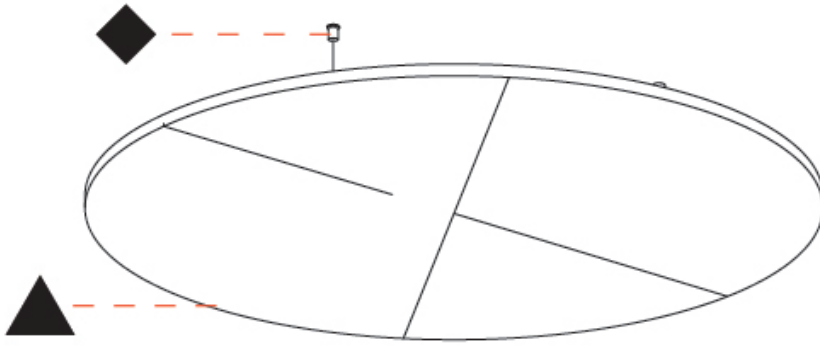

GLORIOUS ACOUSTIC PANEL SUSPENSION

A300702-

PROJECT _____

TYPE _____

SPECIFIER _____

QUANTITY _____

DATE _____