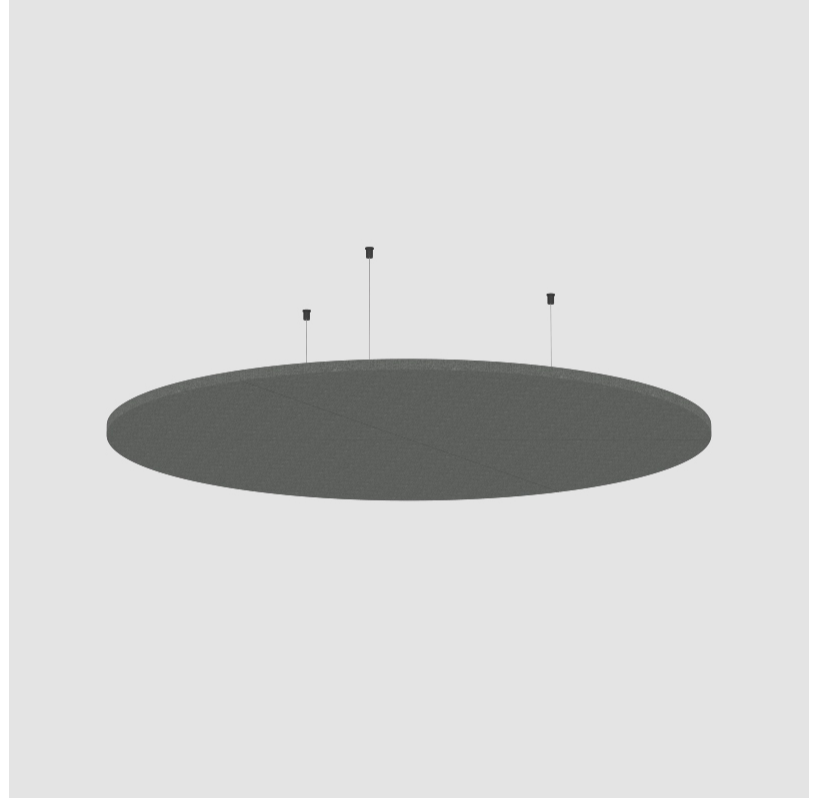

PROJECT	_____
TYPE	_____
SPECIFIER	_____
QUANTITY	_____
DATE	_____

GLORIOUS ACOUSTIC PANEL SUSPENSION

A300704-

base number	_____	_____	_____
	Finishes (Diamond)	Finish Options	Cable Length

1. To build a product code in our configurator select the specify button on the base model # product page
2. To build a manual product code on this datasheet choose from the options listed below in blue font and add the suffix to the base model #

GENERAL

Series: Glorious Acoustic Panel
Brand: Prolicht
Division: Architectural
Mounting Type: Suspension
Mounting Location: Ceiling
Subcategory: Acoustic

PHYSICAL

Shape: Round
Diameter (mm): 1450
Diameter (in): 57 1/16
Height (mm): 24
Height (in): 15/16
Fixture Finish: [ANC / ASH / BNA / BTC / BZE / CEL / EGG / EVG / FOG / FOS / FST / FUA / IRI / IRO / KHA / LIC / LIM / MER / MSN / MUS / ONX / PEA / PLU / POL / PPY / RAY / ROY / RST / STE / SWD / TAN / TAU](#)
Holder Finish: [SSR / BKV / CWI / CRY / HAB / LAG / UFT / ITA / RUA / RUR / MIC / FTG / MYG / TWT / LOD / PUS / FRO / FUP / KIA / POP / BLS / SPG / MEY / GOH / GUM / CHC / COM / ABZ / JAG](#)
Fixture Material: Aluminum
Cable Details: [2000mm / 6000mm Transparent Cable](#)

ELECTRICAL

LED

OPTICAL

RATINGS AND CERTIFICATIONS

Certified By: CSA Certified to UL and CSA Standards
IP rating: IP20

Ø1420mm 55 7/8"